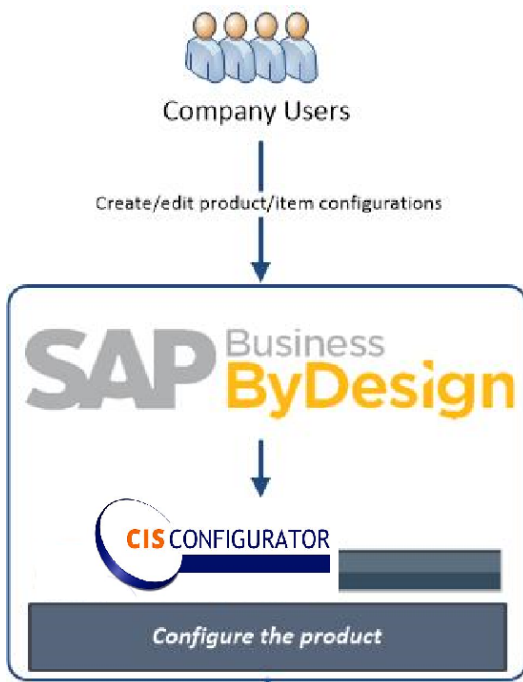

SAP Business ByDesign is a registered trademark of SAP. The names of actual companies and products mentioned here in may be the trademarks of their respective owners.

Create Quotes & Orders

These browser-based applications automate the configuration of build-to-order products. Designed to be flexible, it provides the capability to efficiently quote and order highly customizable and configurable products