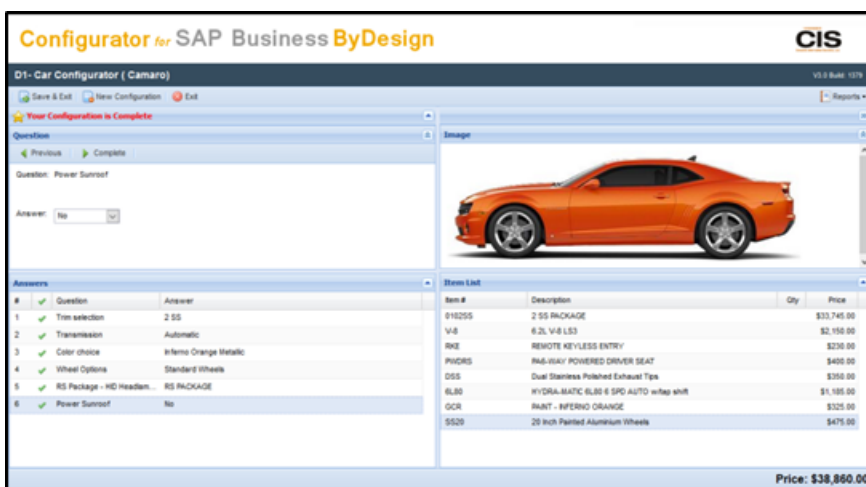

An easy to use product configurator that manages quotes and orders with SAP Business By Design.

- Accurately configure custom products
- Quickly configure complex products
- Product rules are built into the configuration models
- Uses SAP pricing in the Configurator
- Reduce errors
- Ensure all products are valid
- CIS connector to SAP Business ByDesign
- Synchronized from SAP:
 - Customer records
 - Items and description
 - Price Lists

- Rules based Configurator
- Sales Quotes/Sales Orders
- Easy to use
- Graphical representation
- Web portal
- Internal/External users
- Resellers and Customers

Complete Information Solutions
222 East Wisconsin Ave
Suite #309, Lake Forest,
IL 60045 USA