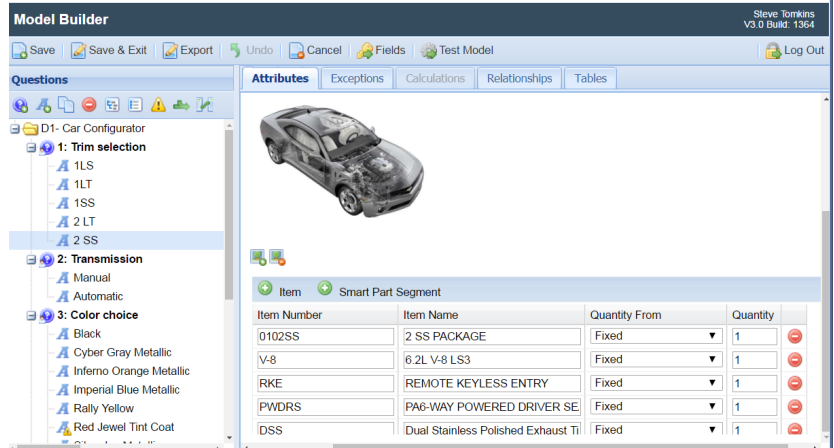

SAP Business ByDesign is a registered trademark of SAP. The names of actual companies and products mentioned here in may be the trademarks of their respective owners.

Create Quotes & Orders

These browser-based applications automate the configuration of build-to-order products. Designed to be flexible, it provides the capability to efficiently quote and order highly customizable and configurable products

ModelBuilder for SAP Business ByDesign

CIS

Sales Quotations

CSRs and Sales Reps create quotes and orders with configurable products based on the price list assigned.

Sales Orders

Guiding the user through questions and answers CIS Configurator creates accurate Sales Orders.