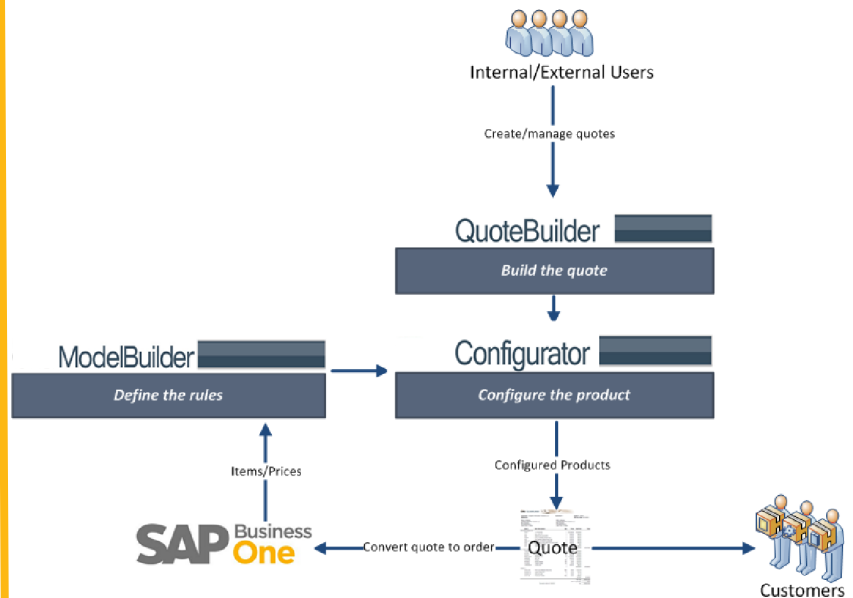

Complete Information Solutions, LLC
Phone: +1 (847) 235 2188 www.cisconfigurator.com
sales@cisconfigurator.com

Contact us today to set up a one-on-one demonstration. You won't be disappointed!